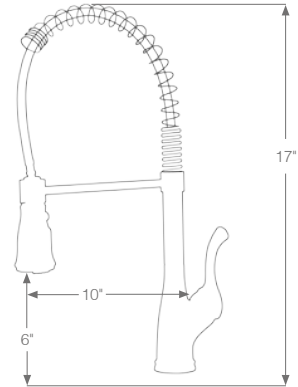

SINGLE HANDLE PULL-DOWN KITCHEN FAUCET

Available Finishes:

KSK1131--C Polished Chrome

KSK1131--BN Brushed Nickel PVD

- Single Hole Installation or
- (For 3 Hole Installation:
  Deck plate available upon separate request.)
- 360° Swivel Spout
- 3 Function (stream, spray, sweep) Pull-out Sprayer
- Quik-Connect 60" Flexible Sprayer Hose

• **Packing: 6 PC/Box**