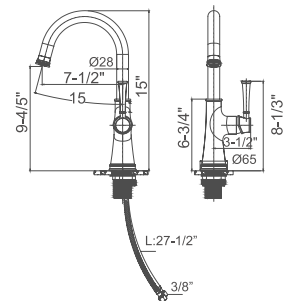

SINGLE HANDLE KITCHEN/BAR FAUCET

Available Finishes:

- **KSK1141--C** Polished Chrome
- **KSK1141--BN** Brushed Nickel PVD
- **KSK1141--ORB** Oil Rubbed Bronze

- Single Hole Installation
- 90° Forward Rotation Handle
- High-Arc 360° Swivel Spout
- Premium Grade Ceramic Disc Cartridge
- 100% Pressure System Tested

• **Packing: 6 PC/Box**