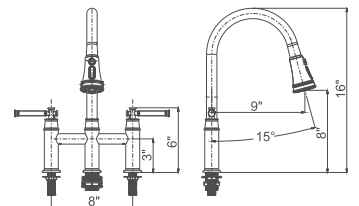

TWO HANDLE PULL-DOWN KITCHEN FAUCET

Available Finishes:

- **KSK8239--C** Polished Chrome
- **KSK8239--BN** Brushed Nickel PVD
- **KSK8239--SG** Satin Gold
- **KSK8239--ORB** Oil Rubbed Bronze

- 8" Centerset, 3 Hole Installation
- 90° Forward Rotation Handle
- 360° Swivel Spout
- 3 Function (stream , spray, sweep) Pull-out Sprayer
- Quik-Connect 60" Flexible Sprayer Hose
- 1/4 Turn, Ceramic Disc Cartridge

· **Packing: 6 PC/Box**