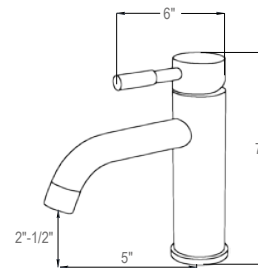

SINGLE HANDLE LAVATORY FAUCET

Available Finishes:

- **KSB1109--C** Polished Chrome
- **KSB1109--BN** Brushed Nickel PVD

- Single Hole Installation
- Solid Stainless Steel Construction
- Premium Grade Ceramic Disc Cartridge
- Push-down Pop-up Drain Included
- 100% Pressure System Tested

• **Packing: 6 PC/Box**