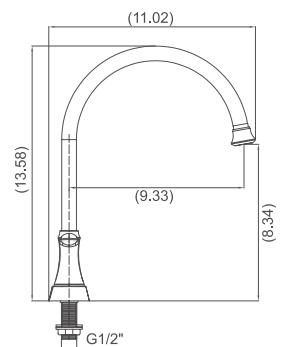

TWO HANDLE KITCHEN FAUCET W/SIDE SPRAYER

Available Finishes:

- **KSK8238WS--C** Polished Chrome
- **KSK8238WS--BN** Brushed Nickel PVD

- 4 Hole Installation
- 1/4 Turn, Ceramic Disc Cartridge
- 1/2 Inch NPSM Connection
- 100% Pressure System Tested
- **Packing: 6 PC/Box**