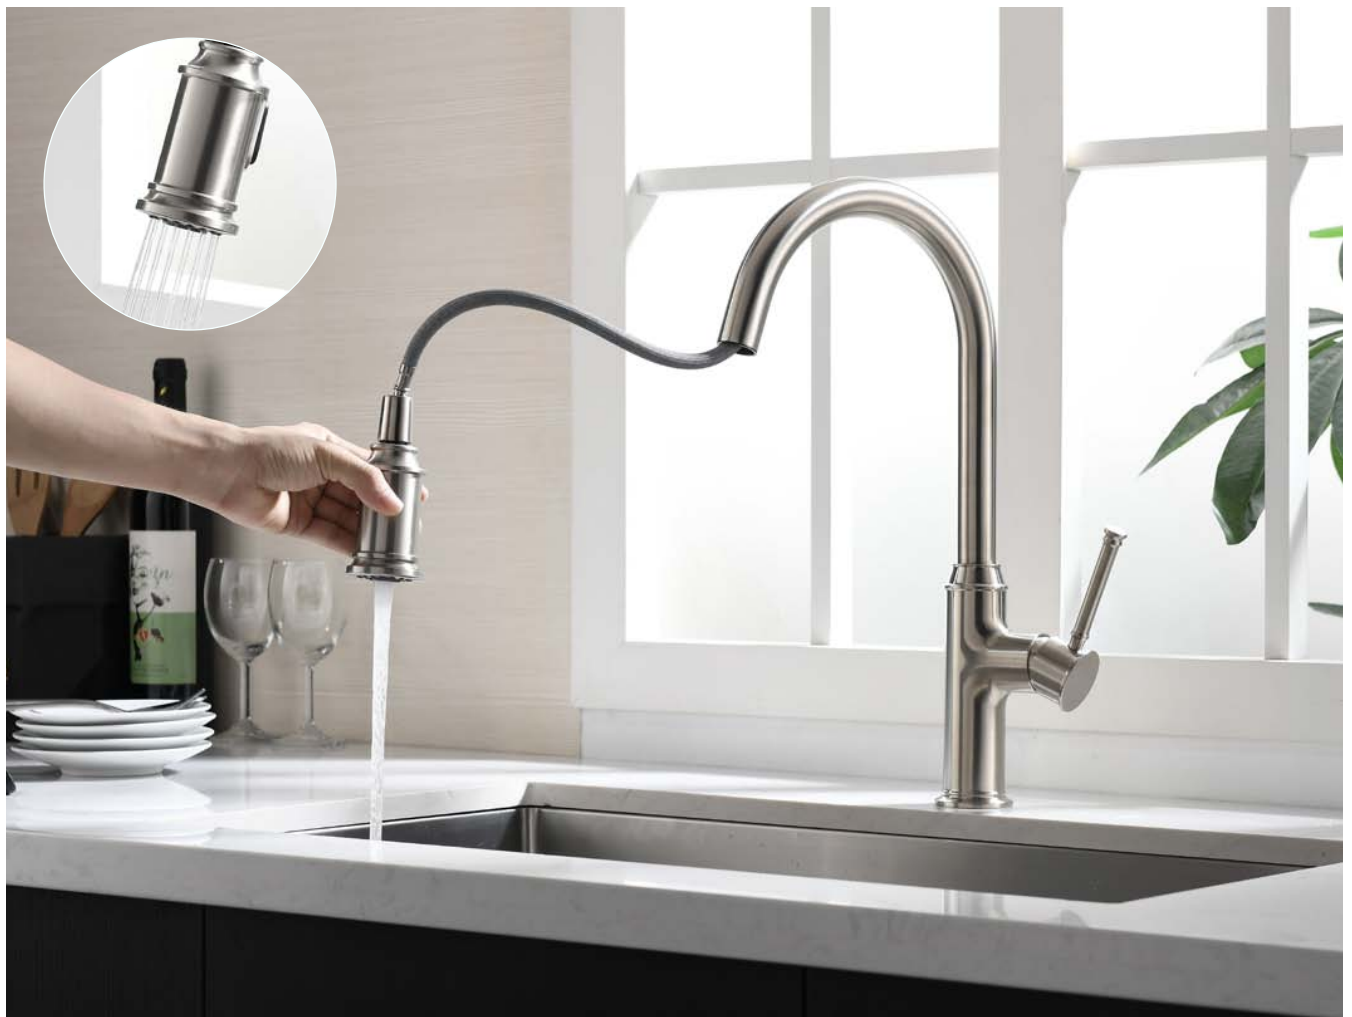

SINGLE HANDLE PULL-DOWN KITCHEN FAUCET

Available Finishes:

- **KSK1124--C** Polished Chrome
- **KSK1124--BN** Brushed Nickel PVD
- **KSK1124--ORB** Oil Rubbed Bronze

- Single Hole Installation or
- (For 3 Hole Installation: Deck plate available upon separate request.)
- 90° Forward Rotation Handle
- 360° Swivel Spout
- 2 Function (stream , spray) Pull-out Sprayer
- Quik-Connect 60" Flexible Sprayer Hose
- **Packing: 6 PC/Box**