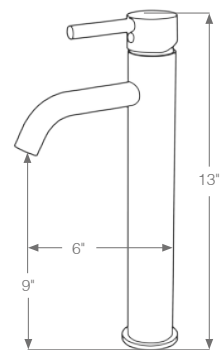

SINGLE HANDLE VESSEL FAUCET

Available Finishes:

- **KSB1119--C** Polished Chrome
- **KSB1119--BN** Brushed Nickel PVD

- Single Hole Installation
- Solid Stainless Steel Construction
- Premium Grade Ceramic Disc Cartridge
- Push-down Pop-up Drain Included
- 100% Pressure System Tested

• **Packing: 6 PC/Box**