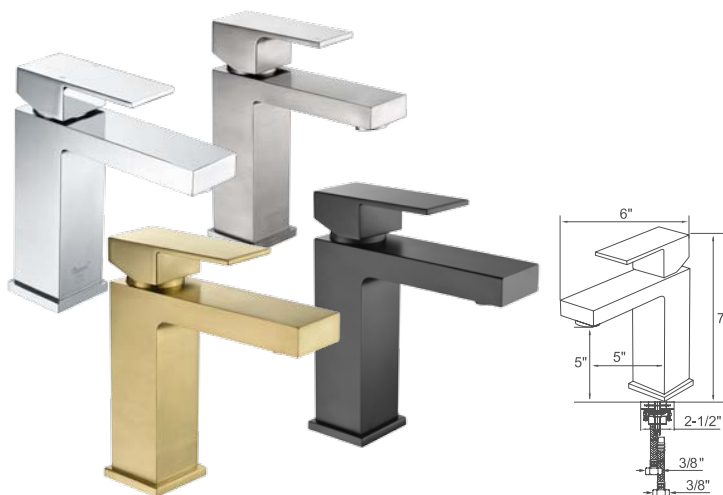

Available Finishes:

- **KSB1112--C** Polished Chrome
- **KSB1112--BN** Brushed Nickel PVD
- **KSB1112--SG** Satin Gold
- **KSB1112--MB** Matte Black

- Single Hole Installation or
- (For 3 Hole Installation:
  Deck plate available upon separate request.)
- **Solid Brass Construction**
- Premium Grade Ceramic Disc Cartridge
- Push-down Pop-up Drain Included
- **Packing: 6 PC/Box**