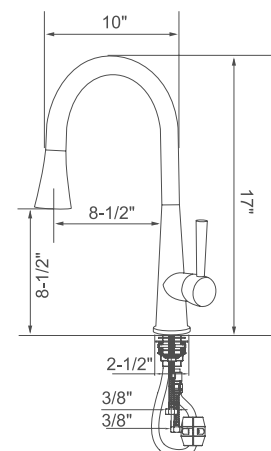

Available Finishes:

- **KSK1123--C** Polished Chrome
- **KSK1123--BN** Brushed Nickel PVD

- Single Hole Installation or
- (For 3 Hole Installation:
  Deck plate available upon separate request.)
- 90° Forward Rotation Handle
- 360° Swivel Spout
- 2 Function (stream , spray) Pull-out Sprayer
- Quik-Connect 60" Flexible Sprayer Hose

• **Packing: 6 PC/Box**