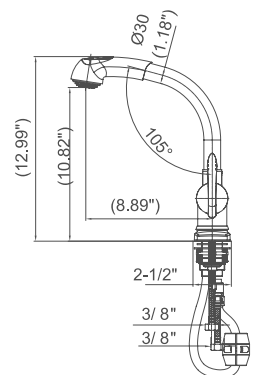

Available Finishes:

- **KSK1110--C** Polished Chrome
- **KSK1110--BN** Brushed Nickel PVD

- Single Hole Installation or
- (For 3 Hole Installation: Deck plate available upon separate request.)
- 360° Swivel Spout
- 2 Function (stream , spray) Pull-out Sprayer
- Quik-Connect 60" Flexible Sprayer Hose
- **Packing: 6 PC/Box**