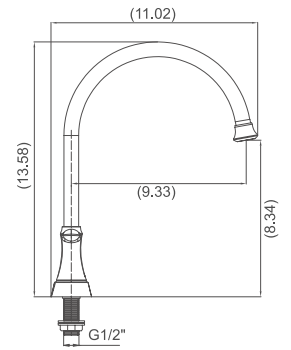

8" TWO HANDLE KITCHEN FAUCET

Available Finishes:

- **KSK8238--C** Polished Chrome
- **KSK8238--BN** Brushed Nickel PVD

- 8" 3 Hole Installation
- 1/4 Turn, Ceramic Disc Cartridge
- 1/2 Inch NPSM Connection
- 100% Pressure System Tested
- **Packing: 6 PC/Box**