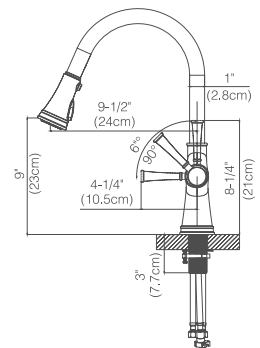

SINGLE HANDLE PULL-DOWN KITCHEN FAUCET

Available Finishes:

- **KSK1129--C** Polished Chrome
- **KSK1129--BN** Brushed Nickel PVD
- **KSK1129--SG** Satin Gold
- **KSK1129--ORB** Oil Rubbed Bronze

- Single Hole Installation or
- (For 3 Hole Installation:
  Deck plate available upon separate request.)
- 90° Forward Rotation Handle
- 360° Swivel Spout
- 3 Function (stream , spray, sweep) Pull-out Sprayer
- Quik-Connect 60" Flexible Sprayer Hose

• **Packing: 6 PC/Box**