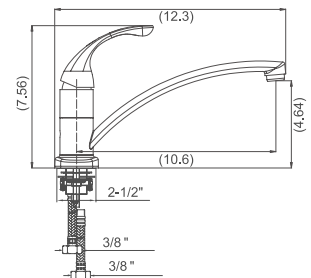

Available Finishes:

- **KSK8131--C** Polished Chrome
- **KSK8131--BN** Brushed Nickel PVD

- 8" 3 Hole Installation
- Classical Style 360° Swivel Spout
- Premium Grade Ceramic Disc Cartridge
- 100% Pressure System Tested

· **Packing: 6 PC/Box**