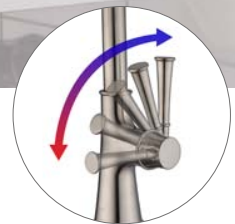

SINGLE HANDLE KITCHEN/BAR FAUCET

90° Forward Rotation

Available Finishes:

- **KSK1141--C** Polished Chrome
- **KSK1141--BN** Brushed Nickel PVD
- **KSK1141--ORB** Oil Rubbed Bronze

- Single Hole Installation
- 90° Forward Rotation Handle
- High-Arc 360° Swivel Spout
- Premium Grade Ceramic Disc Cartridge
- 100% Pressure System Tested

• **Packing: 6 PC/Box**