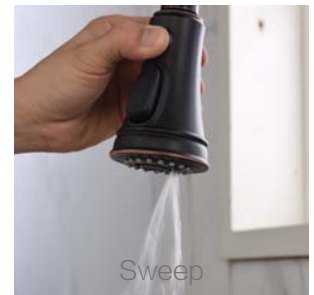

SINGLE HANDLE PULL-DOWN KITCHEN FAUCET