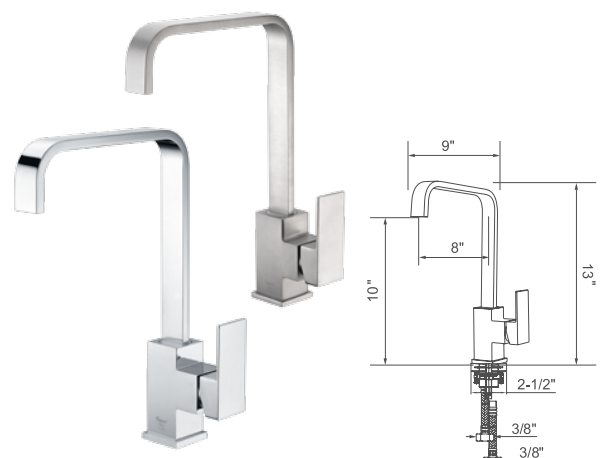

Available Finishes:

- **KSK1121--C** Polished Chrome
- **KSK1121--BN** Brushed Nickel PVD

- Single Hole Installation
- 360° Swivel Spout
- Premium Grade Ceramic Disc Cartridge
- 100% Pressure System Tested
- **Packing: 6 PC/Box**