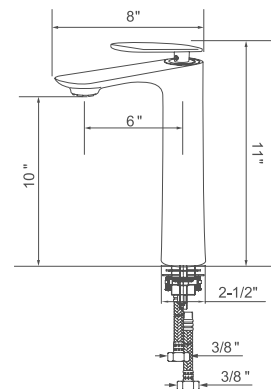

SINGLE HANDLE VESSEL FAUCET

Available Finishes:

KSB1102--C Polished Chrome

KSB1102--BN Brushed Nickel PVD

- Single Hole Installation
- **Solid Brass Construction**
- Premium Grade Ceramic Disc Cartridge
- Push-down Pop-up Drain Included
- 100% Pressure System Tested
- **Packing: 6 PC/Box**