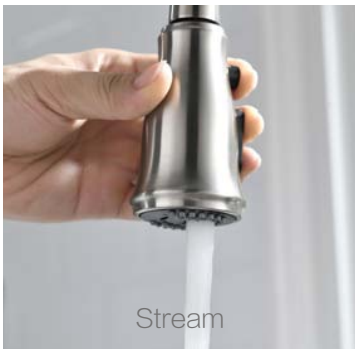

SINGLE HANDLE PULL-DOWN KITCHEN FAUCET

Available Finishes:

KSK1131--C Polished Chrome

KSK1131--BN Brushed Nickel PVD

- Single Hole Installation or
- (For 3 Hole Installation:
  Deck plate available upon separate request.)
- 360° Swivel Spout
- 3 Function (stream, spray, sweep) Pull-out Sprayer
- Quik-Connect 60" Flexible Sprayer Hose

• **Packing: 6 PC/Box**