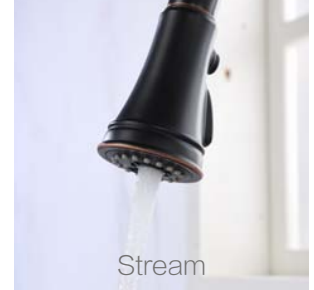

SINGLE HANDLE PULL-DOWN KITCHEN FAUCET

90° Forward Rotation

Available Finishes:

- **KSK1129--C** Polished Chrome
- **KSK1129--BN** Brushed Nickel PVD
- **KSK1129--SG** Satin Gold
- **KSK1129--ORB** Oil Rubbed Bronze

- Single Hole Installation or
- (For 3 Hole Installation:
  Deck plate available upon separate request.)
- 90° Forward Rotation Handle
- 360° Swivel Spout
- 3 Function (stream , spray, sweep) Pull-out Sprayer
- Quik-Connect 60" Flexible Sprayer Hose

• **Packing: 6 PC/Box**