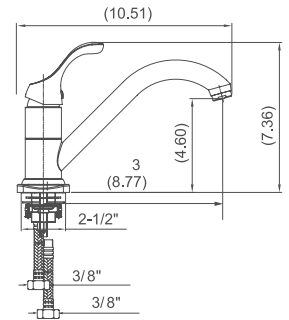

SINGLE HANDLE KITCHEN FAUCET

Available Finishes:

KSK8112--C Polished Chrome

KSK8112--BN Brushed Nickel PVD

- Single Hole Installation or
- Optional Deckplate for 3 Hole Installation
- Classical Style 360° Swivel Spout
- Premium Grade Ceramic Disc Cartridge
- 100% Pressure System Tested

· **Packing: 6 PC/Box**