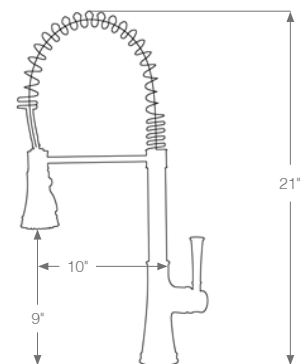

SINGLE HANDLE PULL-DOWN KITCHEN FAUCET

Available Finishes:

- **KSK1133--C** Polished Chrome
- **KSK1133--BN** Brushed Nickel PVD

- Single Hole Installation or (For 3 Hole Installation: Deck plate available upon separate request.)
- 90° Forward Rotation Handle
- 360° Swivel Spout
- 3 Function (stream , spray, sweep) Pull-out Sprayer
- Quik-Connect 60" Flexible Sprayer Hose

· **Packing: 6 PC/Box**