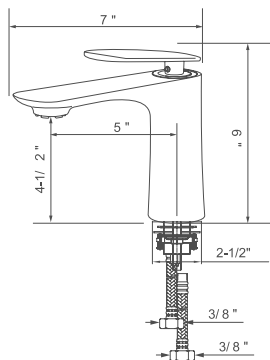

SINGLE HANDLE LAVATORY FAUCET

Available Finishes:

KSB1106--C Polished Chrome

KSB1106--BN Brushed Nickel PVD

- Single Hole Installation or
- (For 3 Hole Installation: Deck plate available upon separate request.)
- **Solid Brass Construction**
- Premium Grade Ceramic Disc Cartridge
- Push-down Pop-up Drain Included
- 100% Pressure System Tested
- **Packing: 6 PC/Box**