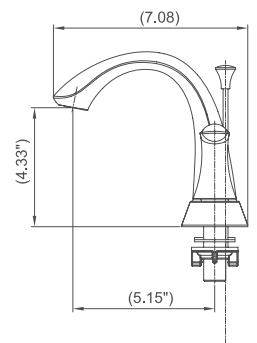

Available Finishes:

KSB4231--C Polished Chrome

KSB4231--BN Brushed Nickel PVD

- 4" Centerset, 3 Hole Installation
- **Solid Brass Construction**
- 1/4 Turn, Ceramic Disc Cartridge
- Pop-up Drain Included
- 100% Pressure System Tested
- **Packing: 6 PC/Box**