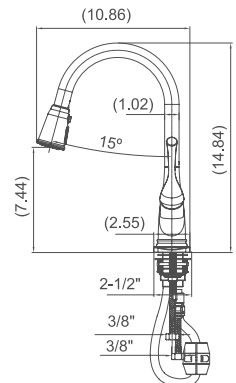

Available Finishes:

KSK1117--C Polished Chrome

KSK1117--BN Brushed Nickel PVD

- Single Hole Installation or
- (For 3 Hole Installation: Deck plate available upon separate request.)
- 360° Swivel Spout
- 3 Function (stream , spray, pause) Pull-out Sprayer
- Quik-Connect 60" Flexible Sprayer Hose

• **Packing: 6 PC/Box**