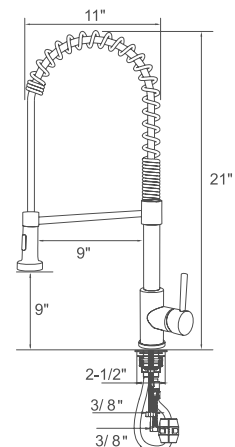

Available Finishes:

- **KSK1115--C** Polished Chrome
- **KSK1115--BN** Brushed Nickel PVD

- Single Hole Installation or
- (For 3 Hole Installation:
  Deck plate available upon separate request.)
- 360° Swivel Spout
- 3 Function (stream , spray, pause) Pull-out Sprayer
- Quik-Connect 60" Flexible Sprayer Hose

• **Packing: 6 PC/Box**