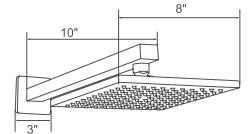

## Available Finishes:

**KSBT103--C**

Polished Chrome

**KSBT103--BN**

Brushed Nickel PVD

- Brass Shower Arm
- 8" Square Shower Head
- cUPC Certified

**TRIM ONLY**

**Packing: 12 PC/Box**