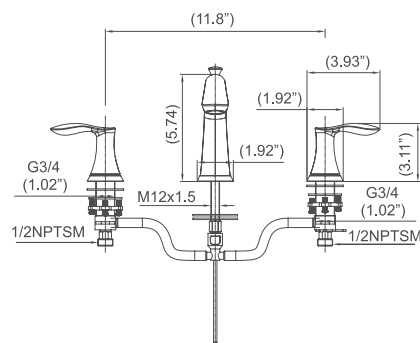

## Available Finishes:

**KSB8232--C** Polished Chrome

**KSB8232--BN** Brushed Nickel PVD

- Wide Spread, 3 Hole Installation
- **Solid Brass Construction**
- 1/4 Turn, Ceramic Disc Cartridge
- Pop-up Drain Included
- 100% Pressure System Tested
- **Packing: 6 PC/Box**