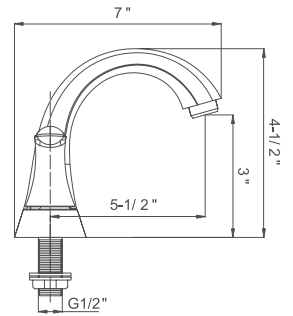

4" TWO HANDLE LAVATORY FAUCET

Available Finishes:

KSB4232--C Polished Chrome

KSB4232--BN Brushed Nickel PVD

- 4" Centerset, 3 Hole Installation
- 1/4 Turn, Ceramic Disc Cartridge
- Pop-up Drain Included
- 100% Pressure System Tested
- **Packing: 6 PC/Box**