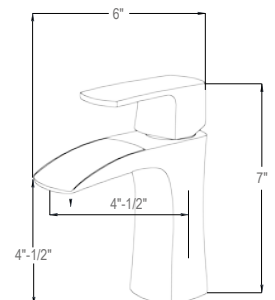

Available Finishes:

KSB1103--C Polished Chrome

KSB1103--BN Brushed Nickel PVD

- Single Hole Installation
- (For 3 Hole Installation:
  Deck plate available upon separate request.)
- Premium Grade Ceramic Disc Cartridge
- Push-down Pop-up Drain Included
- 100% Pressure System Tested
- **Packing: 6 PC/Box**