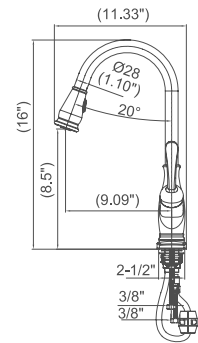

SINGLE HANDLE PULL-DOWN KITCHEN FAUCET

Available Finishes:

- **KSK1114--C** Polished Chrome
- **KSK1114--BN** Brushed Nickel PVD
- **KSK1114--ORB** Oil Rubbed Bronze

- Single Hole Installation or
- (For 3 Hole Installation:
  Deck plate available upon separate request.)
- 360° Swivel Spout
- 3 Function (stream , spray, pause) Pull-out Sprayer
- Quik-Connect 60" Flexible Sprayer Hose
- **Packing: 6 PC/Box**