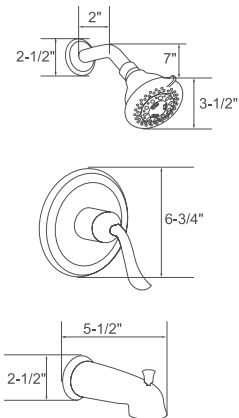

Available Finishes:

KSBT101--C Polished Chrome

KSBT101--BN Brushed Nickel PVD

- Brass Shower Arm
- Multifunction Shower Head
- cUPC Certified

TRIM ONLY

Packing: 12 PC/Box