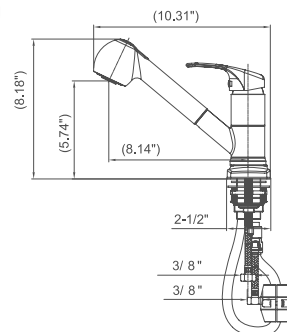

SINGLE HANDLE PULL-OUT KITCHEN FAUCET

Available Finishes:

- **KSK1113--C** Polished Chrome
- **KSK1113--BN** Brushed Nickel PVD

- Single Hole Installation or
- Optional Deckplate for 3 Hole Installation
- 135° Swivel Spout
- 2 Function (stream , spray) Pull-out Sprayer
- Quik-Connect 60" Flexible Sprayer Hose
- **Packing: 6 PC/Box**