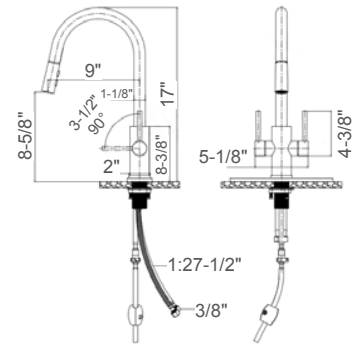

TWO HANDLE PULL-DOWN KITCHEN FAUCET

Available Finishes:

- **KSK1218--C** Polished Chrome
- **KSK1218--BN** Brushed Nickel PVD
- **KSK1218--SG** Satin Gold
- **KSK1218--MB** Matte Black

- Single Hole Installation or
- (For 3 Hole Installation: Deck plate available upon separate request.)
- 90° Forward Rotation Handle
- 360° Swivel Spout
- 2 Function (stream , spray) Pull-out Sprayer
- Quik-Connect 60" Flexible Sprayer Hose
- 1/4 Turn, Ceramic Disc Cartridge
- **Packing: 6 PC/Box**