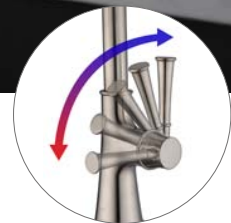

SINGLE HANDLE PULL-DOWN KITCHEN FAUCET

90° Forward Rotation

Available Finishes:

- **KSK1133--C** Polished Chrome
- **KSK1133--BN** Brushed Nickel PVD

- Single Hole Installation or (For 3 Hole Installation: Deck plate available upon separate request.)
- 90° Forward Rotation Handle
- 360° Swivel Spout
- 3 Function (stream , spray, sweep) Pull-out Sprayer
- Quik-Connect 60" Flexible Sprayer Hose

· **Packing: 6 PC/Box**