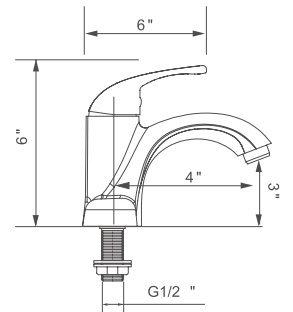

Available Finishes:

- **KSB4131--C** Polished Chrome
- **KSB4131--BN** Brushed Nickel PVD

- 4" Centerset, 3 Hole Installation
- Premium Grade Ceramic Disc Cartridge
- Pop-up Drain Included
- ½ Inch NPSM Connection
- 100% Pressure System Tested
- **Packing: 6 PC/Box**