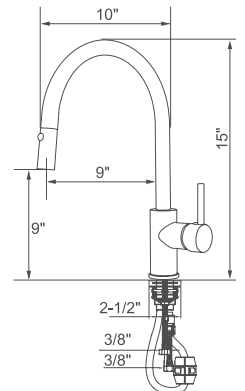

Available Finishes:

- **KSK1126--C** Polished Chrome
- **KSK1126--BN** Brushed Nickel PVD

- Single Hole Installation or
- (For 3 Hole Installation:
  Deck plate available upon separate request.)
- 360° Swivel Spout
- 2 Function (stream , spray) Pull-out Sprayer
- Quik-Connect 60" Flexible Sprayer Hose
- **Packing: 6 PC/Box**