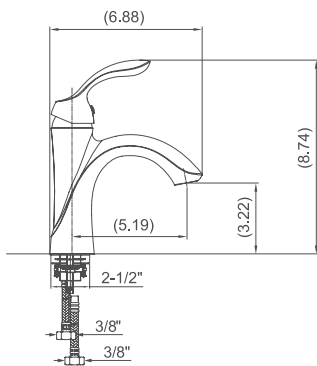

LAVATORY FAUCET COLLECTION

SINGLE HANDLE LAVATORY FAUCET

Available Finishes:

- **KSB1118--C** Polished Chrome
- **KSB1118--BN** Brushed Nickel PVD
- **KSB1118--ORB** Oil Rubbed Bronze

- Single Hole Installation or
- (For 3 Hole Installation:
  Deck plate available upon separate request.)
- **Solid Brass Construction**
- Premium Grade Ceramic Disc Cartridge
- Pop-up Drain Included
- 100% Pressure System Tested
- **Packing: 6 PC/Box**