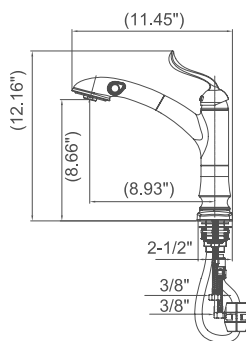

SINGLE HANDLE PULL-OUT KITCHEN FAUCET

Available Finishes:

- **KSK1116--C** Polished Chrome
- **KSK1116--BN** Brushed Nickel PVD

- Single Hole Installation or (For 3 Hole Installation: Deck plate available upon separate request)
- 135° Swivel Spout
- 2 Function (stream , spray) Pull-out Sprayer
- Quik-Connect 60" Long Flexible Sprayer Hose

• Packing: 6 PC/Box