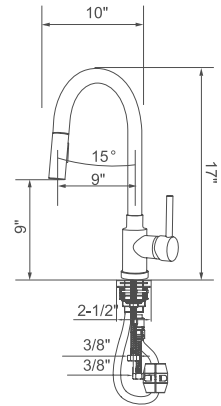

SINGLE HANDLE PULL-DOWN KITCHEN FAUCET

Available Finishes:

- **KSK1120--C** Polished Chrome
- **KSK1120--BN** Brushed Nickel PVD
- **KSK1120--SG** Satin Gold
- **KSK1120--MB** Matte Black

- Single Hole Installation or (For 3 Hole Installation: Deck plate available upon separate request.)
- 90° Forward Rotation Handle
- 360° Swivel Spout
- 2 Function (stream , spray) Pull-out Sprayer
- Quik-Connect 60" Flexible Sprayer Hose
- 90° Forward Rotation Handle
- **Packing: 6 PC/Box**