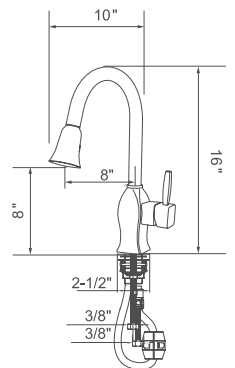

Available Finishes:

KSK1122--C Polished Chrome

KSK1122--BN Brushed Nickel PVD

- Single Hole Installation
- 360° Swivel Spout
- 3 Function (stream , spray, pause) Pull-out Sprayer
- Quik-Connect 60" Flexible Sprayer Hose

• **Packing: 6 PC/Box**