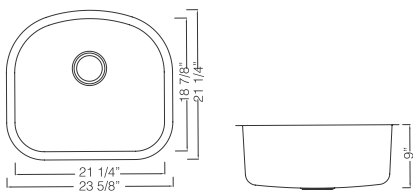

KSU23219

(18Gauge)

Undermount Single Bowl Kitchen Sink
Material: 304 Stainless Steel

KSU23219T

(16Gauge)

Gauge: 18G / 16G
Finish: Pearl Satin
Attached With Noise Reduction Padding
Overall Size: 23-5/8" X 21-1/4"
Bowl Size: 21-1/4" X 18-7/8"
Depth: 9"
Drain Opening: 3-1/2"
Packing: 5PC / Box

KSU23216

--6" Deep Available

Accessories You May Need:

Bottom Grid :

KSBG2321

Strainer:

KSS-01