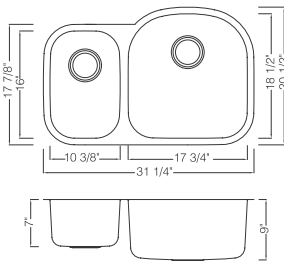

Under Mount Kitchen Sink

KSU322179
(30/70)

Undermount Double Bowl Kitchen Sink
Material: 304 Stainless Steel
Gauge: 18G
Finish: Pearl Satin
Attached With Noise Reduction Padding
Overall Size: 31-1/4" X 20-1/2"
Big Bowl Size: 17-3/4" X 18-1/2"   Depth: 9"
Small Bowl Size: 10-3/8" X 16"   Depth: 7"
Drain Opening: 3-1/2"
Packing: 3PC / Box

KSU322179T 16 Gauge Available

Accessories You May Need:

Bottom Grid :

KSBG3221B
KSBG3221S

Strainer:

KSS-03