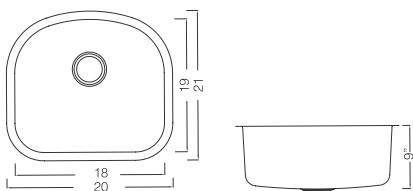

KSU20219

Undermount Single Bowl Kitchen Sink
Material: 304 Stainless Steel
Gauge: 18G
Finish: Pearl Satin
Attached With Noise Reduction Padding
Overall Size: 20" x 21"
Bowl Size: 18" x 19"
Depth: 9"
Drain Opening: 3-1/2"
Packing: 5PC / Box

Accessories You May Need:

Bottom Grid :

KSBG2021

Strainer:

KSS-04