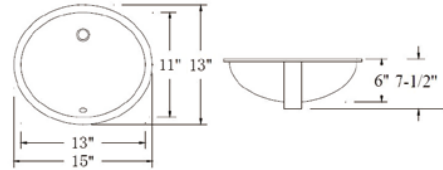

LVU1311W

Under Mount Ceramic Lavatory
Available Color: White
Overall Size: 15" x 13"
Bowl Size: 13" x 11" Oval
Depth: 7"
Packing: 3PC / Box