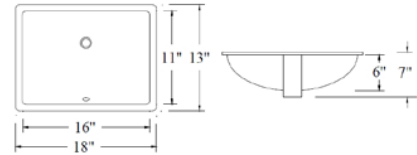

# Ceramic Lavatory Sink

**LVU1611B**  
**LVU1611W**  
 1612W also available

Under Mount Ceramic Lavatory  
 Available Color: Biscuit/White  
 Overall Size: 18" x 13"  
 Bowl Size: 16" x 11" Rectangular  
 Depth: 7"  
 Packing: 2PC / Box