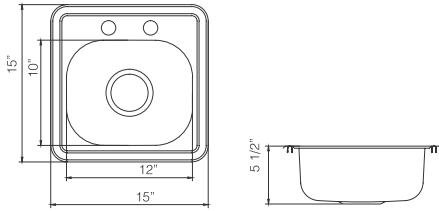

Top Mount Kitchen / Bar Sink