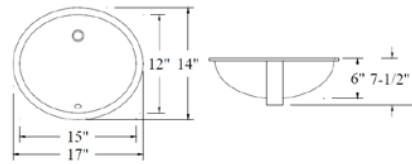

LVU1512B LVU1512W

Under Mount Ceramic Lavatory
Available Color: Biscuit/White
Overall Size: 17" x 14"
Bowl Size: 15" x 12"
Depth: 7"
Packing: 3PC / Box