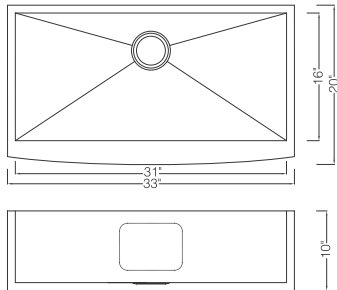

Fabricated Stainless Steel Apron Farm Sink

KSF332010S

Zero radius Single Bowl Apron Farm Sink
90 Degree Square With Curved Front
Material: 304 Stainless Steel
Gauge: 16G
Finish: Lustrous Satin
Attached With Noise Reduction Padding
Overall Size: 33" X 20"
Bowl Size: 31" X 16"
Depth: 10"
Drain Opening: 3-1/2"
Packing: 1PC / Box

Accessories You May Need:

Bottom Grid :

KSBGF3320S

Strainer:

KSS-04