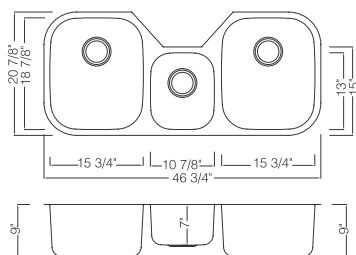

KSU4621TR

Undermount Triple Bowl Kitchen Sink
Material: 304 Stainless Steel
Gauge: 18G
Finish: Pearl Satin
Attached With Noise Reduction Padding
Overall Size: 46-3/4" X 20-7/8"
Big Bowls: 15-3/4" X 18-7/8" Depth: 9"
Small Bowl: 10-7/8" X 13" Depth: 7"
Drain Opening: 3-1/2"
Packing: 3PC / Box

Accessories You May Need:

Strainer:
KSS-01

Strainer:
KSS-03

Soap Dispenser:
KSSD-04