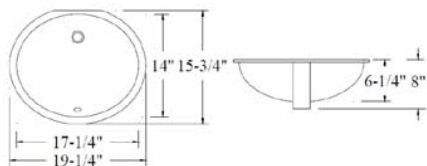

LVU1714B LVU1714W

Also available: LVU1714W-ADA

Under Mount Ceramic Lavatory
Available Color: Biscuit/White
Overall Size: 19" x 16"
Bowl Size: 17" x 14" Oval
Depth: 8"
Packing: 3PC / Box