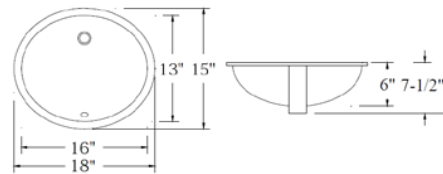

LVU1613W

Under Mount Ceramic Lavatory
Available Color: White
Overall Size: 18" x 15"
Bowl Size: 16" x 13"
Depth: 7"
Packing: 3PC / Box