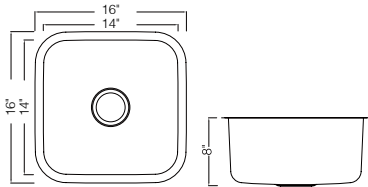

Under Mount Bar Sink