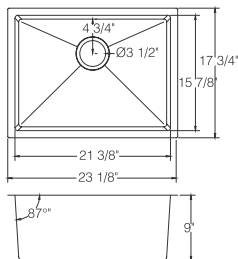

### Accessories You May Need:

Bottom Grid :

**KSBG2318**

Strainer:

**KSS-01**

**KSU23189L**

Undermount Single Bowl Kitchen Sink  
Small Radius  
Material: 304 Stainless Steel  
Gauge: 18G  
Finish: Lustrous Satin  
Attached With Noise Reduction Padding  
Overall Size: 23-1/8" X 17-3/4"  
Bowl Size: 21-3/8" X 15-7/8"  
Depth: 9"  
Drain Opening: 3-1/2"  
Packing: 5PC / Box