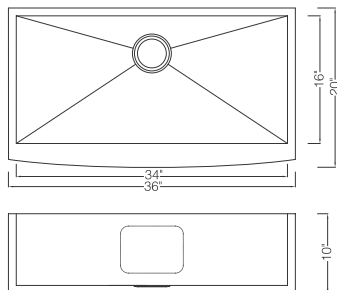

KSF362010S

Zero radius Single Bowl Apron Farm Sink
90 Degree Square With Curved Front
Material: 304 Stainless Steel
Gauge: 16G
Finish: Lustrous Satin
Attached With Noise Reduction Padding
Overall Size: 36" X 20"
Bowl Size: 34" X 16"
Depth: 10"
Drain Opening: 3-1/2"
Packing: 1PC / Box

Accessories You May Need:

Bottom Grid :

KSBGF3620

Strainer:

KSS-01