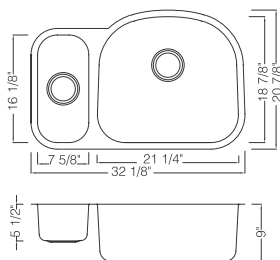

### KSU322159 (20/80)

Undermount Double Bowl Kitchen Sink  
 Material: 304 Stainless Steel  
 Gauge: 18G  
 Finish: Pearl Satin  
 Attached With Noise Reduction Padding  
 Overall Size: 32-1/8" X 20-7/8"  
 Big Bowl Size: 21-1/4" X 18-7/8" Depth: 9"  
 Small Bowl Size: 7-5/8" X 16-1/8" Depth: 5-1/2"  
 Drain Opening: 3-1/2"  
 Packing: 3PC / Box