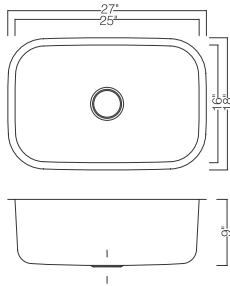

Under Mount Kitchen Sink