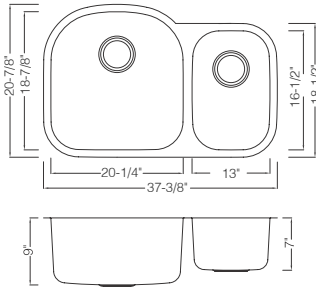

Under Mount Kitchen Sink — Special Size

KSU372197

Undermount Double Bowl Kitchen Sink
Material: 304 Stainless Steel
Gauge: 18G
Finish: Pearl Satin
Attached With Noise Reduction Padding
Overall Size: 37-3/8" X 20-7/8"
Big Bowl Size: 21-1/4" X 18-7/8" Depth: 9"
Small Bowl Size: 13" X 16-1/2" Depth: 7"
Drain Opening: 3-1/2"
Packing: 3PC / Box

Accessories You May Need:

Bottom Grid :
KSBG2321
For Big Bowl Only

Strainer:
KSS-04