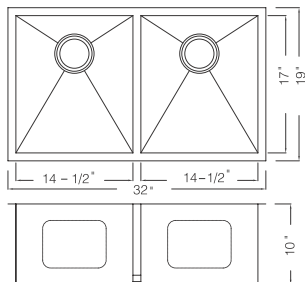

## KSH321910D

Undermount Double Bowl Kitchen Sink  
 90 Degree Zero Radius  
 Material: 304 Stainless Steel  
 Gauge: 16G  
 Finish: Lustrous Satin  
 Attached With Noise Reduction Padding  
 Overall Size: 32" X 19"  
 Bowl Size: 14-1/2" X 17"  
 Depth: 10"  
 Drain Opening: 3-1 / 2"