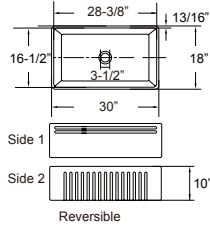

KPF301810WT

Single Bowl Apron Farm Sink
Material: Porcelain
Finish: White
Overall Size: 30" X 18"
Bowl Size: 28-3/8" X 16-1/2"
Depth: 10"
Drain Opening: 3-1/2"
Packing: 1PC / Box

Accessories You May Need:

KSK1123-BN

Strainer:

KSS-03L