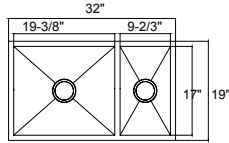

Fabricated Stainless Steel Kitchen Sink