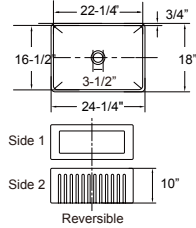

Porcelain Apron Farm Sink

KPF241810WT

Single Bowl Apron Farm Sink
Material: Porcelain
Finish: White
Overall Size: 24-1/4" X 18"
Bowl Size: 22-1/4" X 16-1/2"
Depth: 10"
Drain Opening: 3-1/2"
Packing: 1PC / Box

Accessories You May Need:

KSK1120-BN

Strainer:

KSS-03L