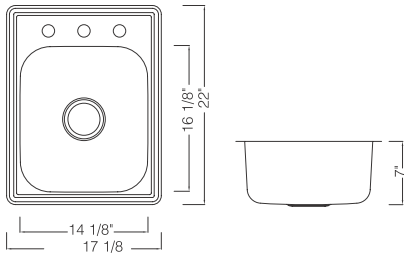

Accessories You May Need:

Strainer: **KSS-01**   Strainer: **KSS-03**   Soap Dispenser: **KSSD-04**