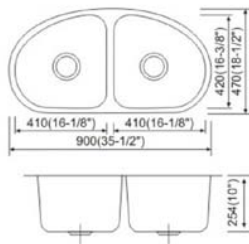

KSU361910D

Undermount Double Bowl Kitchen Sink
Material: 304 Stainless Steel
Gauge: 18G
Finish: Pearl Satin
Attached With Noise Reduction Padding
Overall Size: 35-1/2" X 18-1/2"
Bowls Size: 16-1/8" X 16-3/8" Depth: 10"
Drain Opening: 3-1/2"
Packing: 3PC / Box

Accessories You May Need:

Strainer:
KSS-01

Strainer:
KSS-03

Soap Dispenser:
KSSD-04