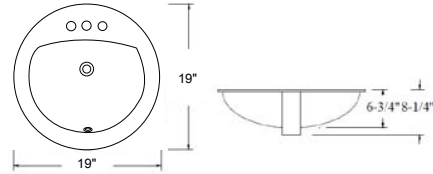

LVT1919W

Top Mount Ceramic Lavatory
Available Color: White
Overall Size: Diameter 19"
Depth: 8-1/4"
Packing: 1PC / Box