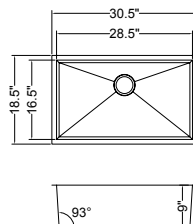

Accessories You May Need:

Bottom Grid :

KSBGH2718

Strainer:

KSS-04