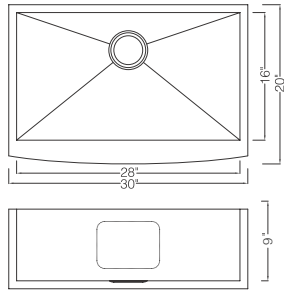

Fabricated Stainless Steel Apron Farm Sink

KSF30209S

Zero radius Single Bowl Apron Farm Sink
90 Degree Square With Curved Front
Material: 304 Stainless Steel
Gauge: 18G
Finish: Lustrous Satin
Attached With Noise Reduction Padding
Overall Size: 30" X 20"
Bowl Size: 28" X 16"
Depth: 9"
Drain Opening: 3-1/2"
Packing: 1PC / Box

Accessories You May Need:

Bottom Grid :

KSBGH3018

Strainer:

KSS-04