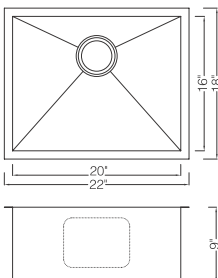

Accessories You May Need:

Bottom Grid :

KSBGH1719

Strainer:

KSS-01