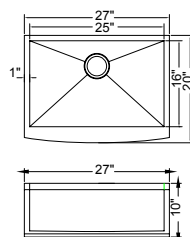

Accessories You May Need:

Bottom Grid :

KSBGF2420

Strainer:

KSS-01