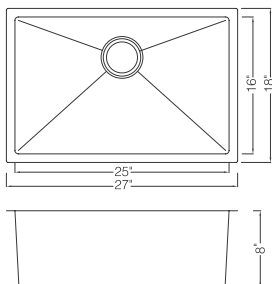

KGU27189W

--White

KGU27189B

--Black

Undermount Single Bowl Kitchen Sink

Material: Granite Composite

Color: Black/White

Overall Size: 27" X 18"

Bowl Size: 25" X 16"

Depth: 9"

Drain Opening: 3-1/2"

Packing: 1PC / Box

Accessories You May Need:

Bottom Grid :

KGBG2718

Strainer:

KSS-03L