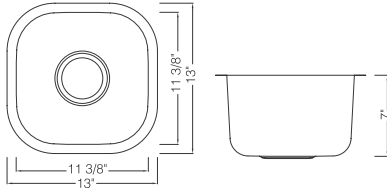

Under Mount Bar Sink