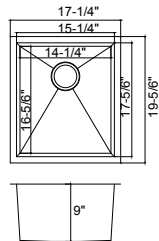

Fabricated Finger Radius Stainless Steel Kitchen Sink