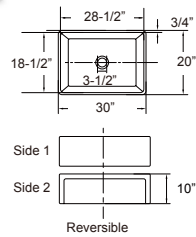

KPF302010WT

Single Bowl Apron Farm Sink
Material: Porcelain
Finish: White
Overall Size: 30" X 20"
Bowl Size: 28-1/2" X 18-1/2"
Depth: 10"
Drain Opening: 3-1/2"
Packing: 1PC / Box

Accessories You May Need:

KSK1117-BN

Strainer:

KSS-03L