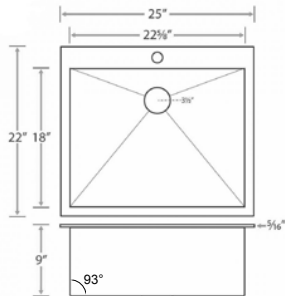

Fabricated Stainless Steel Kitchen Sink

KSH321910BS Top Mount Single Bowl Kitchen Sink
90 Degree Zero Radius
Material: 304 Stainless Steel
Gauge: 16G
Finish: Lustrous Satin
Attached With Noise Reduction Padding
Overall Size: 32" X 19"
Big Bowl Size: 19-3/8" X 17"
Small Bowl Size: 9-2/3" X 17"
Depth: 10"
Drain Opening: 3-1/2"

Accessories You May Need:

KSK1121-C

Strainer:
KSS-01

KSH25229S-1 Top Mount Single Bowl Kitchen Sink
93 degree sharp edge
Material: 304 Stainless Steel
Gauge: 18G
Finish: Lustrous Satin
Attached With Noise Reduction Padding
Overall Size: 25" X 22"
Bowl Size: 22-5/8" X 18"
Depth: 9"
Drain Opening: 3-1/2"

Accessories You May Need:

Bottom Grid :
KSBGH2218

Strainer:
KSS-01