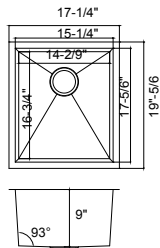

Fabricated 93 Degree Sharp Edge Stainless Steel Kitchen Sink