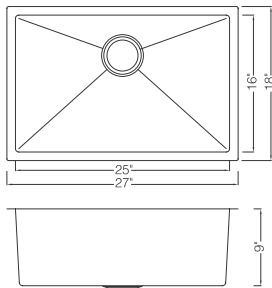

Fabricated Finger Radius Stainless Steel Kitchen Sink

KSH27189L

Undermount Single Bowl Kitchen Sink
Finger Radius
Material: 304 Stainless Steel
Gauge: 18G
Finish: Lustrous Satin
Attached With Noise Reduction Padding
Overall Size: 27" X 18"
Bowl Size: 25" X 16"
Depth: 9"
Drain Opening: 3-1/2"
Packing: 1PC / Box

Accessories You May Need:

Bottom Grid :

KSBGH2718

Strainer:

KSS-04