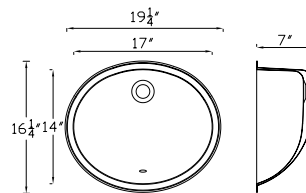

LVU1714SS

Under Mount Stainless Steel Lavatory
Available Color: Stainless Steel
Overall Size: 19-1/4" x 16-1/4"
Bowl Size: 17" x 14" Oval
Depth: 7"
Packing: 1PC / Box