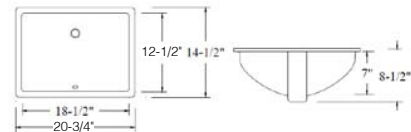

LVU1812W

Under Mount Ceramic Lavatory
Available Color: White
Overall Size: 20-3/4" x 14-1/2"
Bowl Size: 18-1/2" x 12-1/2" Rectangular
Depth: 7"
Packing: 1PC / Box