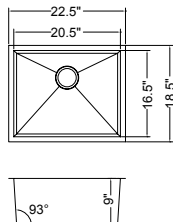

Strainer:

KSS-03