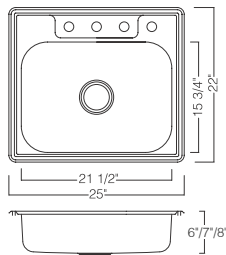

Top Mount Kitchen Sink

KST25226-3
KST25226-4

Top Mount Single Bowl Kitchen Sink
Material: 304 Stainless Steel

KST25227-3
KST25227-4

Gauge: 20G
Finish: Pearl Satin
Attached With Noise Reduction Padding

KST25228-1
KST25228-3
KST25228-4

Overall Size: 25"X22"
Bowl Size: 21"X16"
Depth: 6"7"/8"
☐ 1 Hole ☒ 3 Hole ☒ 4 Hole
Drain Opening: 3-1/2"
Packing: 5PC / Box

Accessories You May Need:

Bottom Grid :
KSBG2318

Strainer:
KSS-03