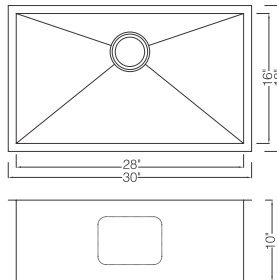

## KSH301810S

Undermount Single Bowl Kitchen Sink  
 90 Degree Zero Radius  
 Material: 304 Stainless Steel  
 Gauge: 16G  
 Finish: Lustrous Satin  
 Attached With Noise Reduction Padding  
 Overall Size: 30" X 18"  
 Bowl Size: 28" X 16"  
 Depth: 10"  
 Drain Opening: 3-1 / 2"