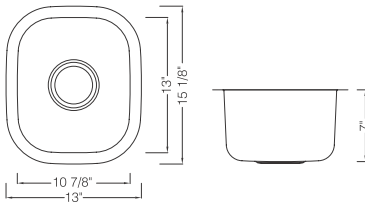

Accessories You May Need:

Strainer: **KSS-01**   Strainer: **KSS-03**   Soap Dispenser: **KSSD-04**