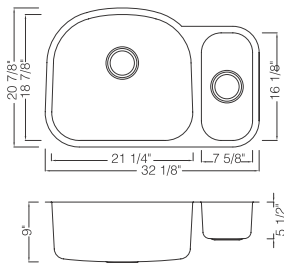

Under Mount Kitchen Sink

KSU322195 (80/20)

Undermount Double Bowl Kitchen Sink
Material: 304 Stainless Steel
Gauge: 18G
Finish: Pearl Satin
Attached With Noise Reduction Padding
Overall Size: 31-1/8" X 20-7/8"
Big Bowl Size: 21-1/4" X 18-7/8" Depth: 9"
Small Bowl Size: 7-5/8" X 16-1/8" Depth: 5-1/2"
Drain Opening: 3-1/2"
Packing: 3PC / Box

Accessories You May Need:

Bottom Grid :

KSBG2321
For Big Bowl Only

Strainer:

KSS-01