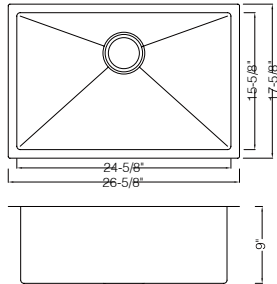

Fabricated Zero Radius Stainless Steel Kitchen Sink

KSH27189S

Undermount Single Bowl Kitchen Sink
90 Degree Zero Radius
Material: 304 Stainless Steel
Gauge: 16G
Finish: Lustrous Satin
Attached With Noise Reduction Padding
Overall Size: 26-5/8" X 17-5/8"
Bowl Size: 24-5/8" X 15-5/8"
Depth: 9"
Drain Opening: 3-1 / 2"

Accessories You May Need:

Bottom Grid :

KSBGH2718

Strainer:

KSS-04