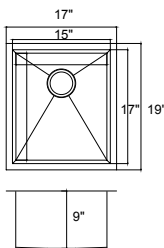

### KSH17199S

Undermount Single Bowl Kitchen Sink  
90 Degree Zero Radius  
Material: 304 Stainless Steel  
Gauge: 16G  
Finish: Lustrous Satin  
Attached With Noise Reduction Padding  
Overall Size: 17" X 19"  
Bowl Size: 15" X 17"  
Depth: 9"  
Drain Opening: 3-1/2"  
Packing: 1PC / Box