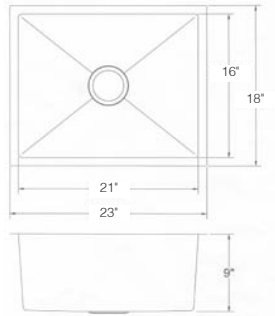

Granite Composite Under Mount Kitchen Sink

KGU23189W

--White

KGU23189B

--Black

Undermount Single Bowl Kitchen Sink

Material: Granite Composite

Color: Black/White

Overall Size: 23" x 18"

Bowl Size: 21" x 16"

Depth: 9"

Drain Opening: 3-1/2"

Packing: 1PC / Box

Accessories You May Need:

Bottom Grid :

KGBG2318

Strainer:

KSS-03L