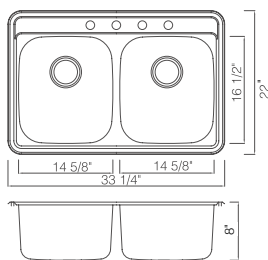

KST332288-3
KST332288-4

Top Mount Double Bowl Kitchen Sink
Material: 304 Stainless Steel
Gauge: 20G
Finish: Pearl Satin
Attached With Noise Reduction Padding

Overall Size: 33" X 22"
Bowl Size: 14" X 16" Each   Depth: 8"
☒ 3 Hole ☒ 4 Hole
Drain Opening: 3-1/2"
Packing: 5PC / Box

KST332266-4 6" Deep Available

Accessories You May Need:

Bottom Grid :
KSBG1816

Strainer:
KSS-04