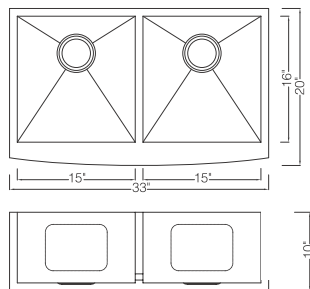

## KSF332010D

Zero radius Double Bowl Apron Farm Sink  
90 Degree Square With Curved Front  
Material: 304 Stainless Steel  
Gauge: 16G  
Finish: Lustrous Satin  
Attached With Noise Reduction Padding  
Overall Size: 33" X 20"  
Bowl Size: 15" X 16"  
Depth: 10"  
Drain Opening: 3-1/2"  
Packing: 1PC / Box