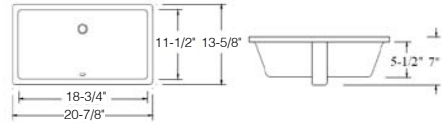

LVU1811W

Under Mount Ceramic Lavatory
Available Color: White
Overall Size: 20-7/8" x 13-5/8"
Bowl Size: 18-3/4" x 11-1/2" Rectangular
Depth: 7"
Packing: 2PC / Box