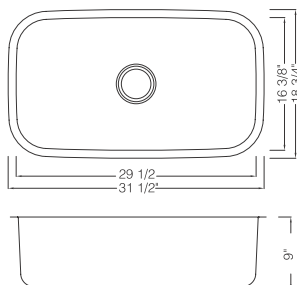

KSU32199

Undermount Single Bowl Kitchen Sink
Material: 304 Stainless Steel
Gauge: 18G
Finish: Pearl Satin
Attached With Noise Reduction Padding
Overall Size: 31-1/2" X 18-3/4"
Bowl Size: 29-1/2" X 16-3/8" Depth: 9"
Drain Opening: 3-1/2"
Packing: 3PC / Box

Accessories You May Need:

Bottom Grid :

KSBG3219

Strainer:

KSS-03