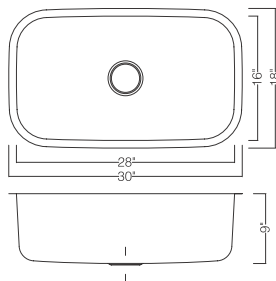

### KSU30189

Undermount Single Bowl Kitchen Sink  
 Material: 304 Stainless Steel  
 Gauge: 18G  
 Finish: Pearl Satin  
 Attached With Noise Reduction Padding  
 Overall Size: 30" X 18"  
 Bowl Size: 28" X 16"  
 Depth: 9"  
 Drain Opening: 3-1/2"  
 Packing: 3PC / Box