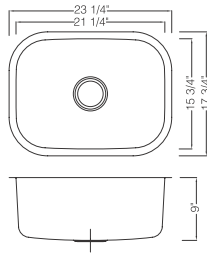

## Under Mount Kitchen Sink

**KSU23189**  
(18Gauge)

**KSU23189T**  
(16Gauge)

Undermount Single Bowl Kitchen Sink  
Material: 304 Stainless Steel  
Gauge: 18G / 16G  
Finish: Pearl Satin  
Attached With Noise Reduction Padding  
Overall Size: 23-1/4" x 17-3/4"  
Bowl Size: 21-1/4" x 15-3/4"  
Depth: 9"  
Drain Opening: 3-1/2"  
Packing: 5PC / Box