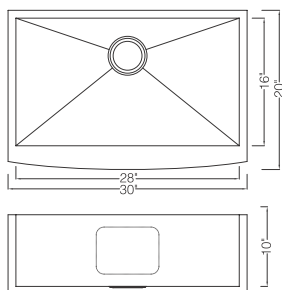

KSF302010L

Single Bowl Apron Farm Sink
Finger Radius With Curved Front
Material: 304 Stainless Steel
Gauge: 16G
Finish: Lustrous Satin
Attached With Noise Reduction Padding
Overall Size: 30" X 20"
Bowl Size: 28" X 16"
Depth: 10"
Drain Opening: 3-1/2"
Packing: 1PC / Box

Accessories You May Need:

Bottom Grid :

KSBGH3018

Strainer:

KSS-04