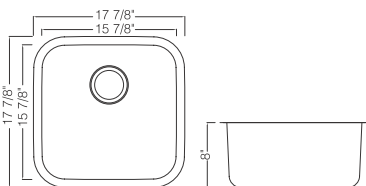

Accessories You May Need:

Bottom Grid : **KSBG1816**   Strainer: **KSS-01**