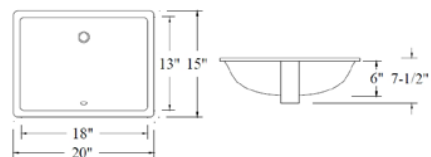

LVU1813B
LVU1813W

Under Mount Ceramic Lavatory
Available Color: Biscuit/White
Overall Size: 20"x15"
Bowl Size: 18"x13" Rectangular
Depth: 7-1/2"
Packing: 2PC / Box