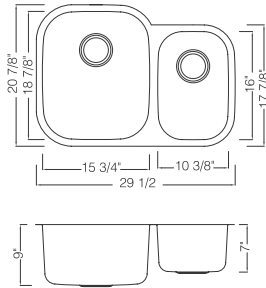

### KSU302197 (60/40)

Undermount Double Bowl Kitchen Sink  
 Material: 304 Stainless Steel  
 Gauge: 18G  
 Finish: Pearl Satin  
 Attached With Noise Reduction Padding  
 Overall Size: 29-1/2" x 20-7/8"  
 Big Bowl Size: 15-3/4" x 18-7/8" Depth: 9"  
 Small Bowl Size: 10-3/8" x 16" Depth: 7"  
 Drain Opening: 3-1/2"  
 Packing: 3PC / Box