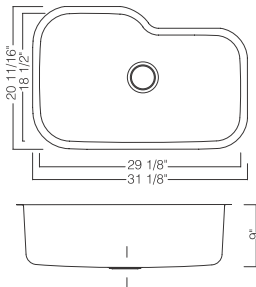

KSU31219S

Undermount Single Bowl Kitchen Sink
Material: 304 Stainless Steel
Gauge: 18G
Finish: Pearl Satin
Attached With Noise Reduction Padding
Overall Size: 31-1/8" x 20-11/16"
Bowl Size: 29-1/8" x 18-1/2" Depth: 9"
Drain Opening: 3-1/2"
Packing: 3PC / Box

Accessories You May Need:

Bottom Grid :

KSBG3121S

Strainer:

KSS-01