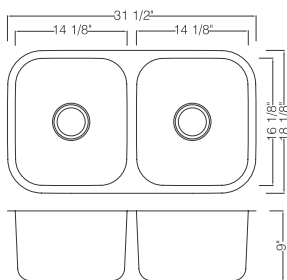

### KSU321899 (50/50)

Undermount Double Bowl Kitchen Sink  
 Material: 304 Stainless Steel  
 Gauge: 18G  
 Finish: Pearl Satin  
 Attached With Noise Reduction Padding  
 Overall Size: 31-1/2" x 18-1/8"  
 Bowl Size: 14-1/8" x 16-1/8" Each Depth: 9"  
 Drain Opening: 3-1/2"  
 Packing: 3PC / Box