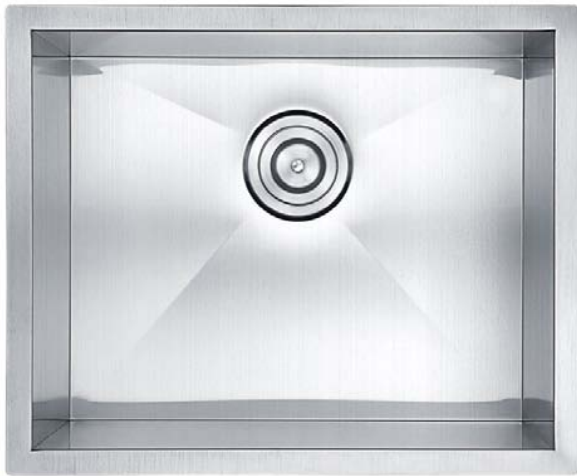

PREMIUM STAINLESS STEEL SINKS

-Contemporary Style

premium grade
T-304 18% Chromium 10% Nickel Composition

Heavy duty 16 gauge T-304(18/10) Stainless Steel Construction

- Premium Steel
- Extra Thick to last life long
- Lustrous Satin Finish
- Zero Radius or Slight Corner Radius
- Extra Deep Basin
- Quiet Performance with Top quality Soundproofing
- Stone Guard Coating

Fabricated Zero Radius Stainless Steel Kitchen Sink