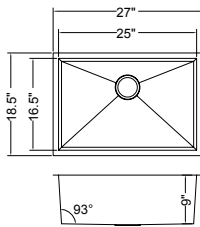

Fabricated 93 Degree Sharp Edge Stainless Steel Kitchen Sink