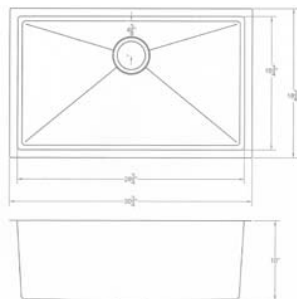

KSH30189L

Undermount Single Bowl Kitchen Sink
Finger Radius
Material: 304 Stainless Steel
Gauge: 18G
Finish: Lustrous Satin
Attached With Noise Reduction Padding
Overall Size: 30-3/4" x 18-3/4"
Bowl Size: 28-3/4" x 16-3/4"
Depth: 9"
Drain Opening: 3-1/2"

Accessories You May Need:

Bottom Grid :

KSBGH3018

Strainer:

KSS-01