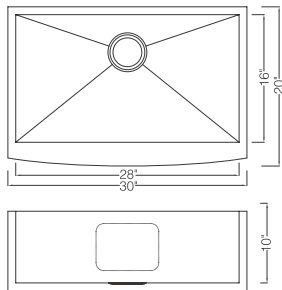

KSF302010S

Zero radius Single Bowl Apron Farm Sink
90 Degree Square With Curved Front
Material: 304 Stainless Steel
Gauge: 16G
Finish: Lustrous Satin
Attached With Noise Reduction Padding
Overall Size: 30"X20"
Bowl Size: 28"X16"
Depth: 10"
Drain Opening: 3-1/2"
Packing: 1PC / Box

Accessories You May Need:

Bottom Grid :

KSBGH3018

Strainer:

KSS-03