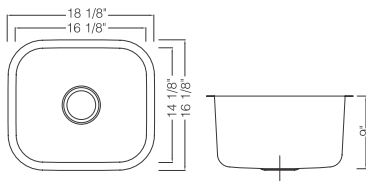

Accessories You May Need:

Strainer: **KSS-01**   Strainer: **KSS-03**   Soap Dispenser: **KSSD-04**