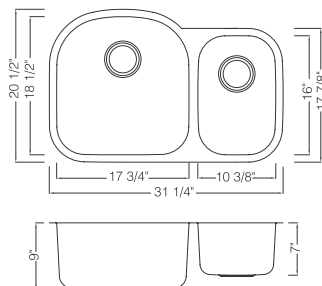

**KSU322179T** 16 Gauge Available

**Accessories You May Need:**

Bottom Grid :

**KSBG3221B**  
**KSBG3221S**

Strainer:

**KSS-03**

**KSU322197**  
 (70/30)

Undermount Double Bowl Kitchen Sink  
 Material: 304 Stainless Steel  
 Gauge: 18G  
 Finish: Pearl Satin  
 Attached With Noise Reduction Padding  
 Overall Size: 31-1/4" X 20-1/2"  
 Big Bowl Size: 17-3/4" X 18-1/2"    Depth: 9"  
 Small Bowl Size: 10-3/8" X 16"    Depth: 7"  
 Drain Opening: 3-1/2"  
 Packing: 3PC / Box