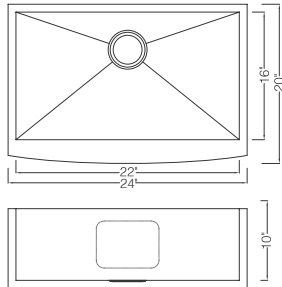

### KSF242010S

Zero radius Single Bowl Apron Farm Sink  
90 Degree Square With Curved Front  
Material: 304 Stainless Steel  
Gauge: 16G  
Finish: Lustrous Satin  
Attached With Noise Reduction Padding  
Overall Size: 24"X20"  
Bowl Size: 22"X16"  
Depth: 10"  
Drain Opening: 3-1/2"  
Packing: 1PC / Box