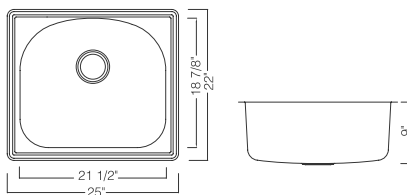

Accessories You May Need:

Bottom Grid: **KSBG1816**   Strainer: **KSS-01**