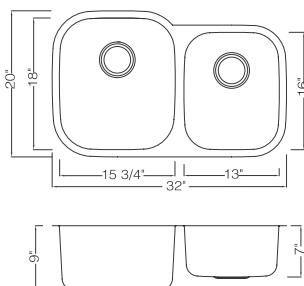

### KSU322097 (60/40)

Undermount Double Bowl Kitchen Sink  
 Material: 304 Stainless Steel  
 Gauge: 18G  
 Finish: Pearl Satin  
 Attached With Noise Reduction Padding  
 Overall Size: 32" x 20"  
 Big Bowl Size: 15-3/4" x 18"    Depth: 9"  
 Small Bowl Size: 13" x 16"    Depth: 7"  
 Drain Opening: 3-1/2"  
 Packing: 3PC / Box