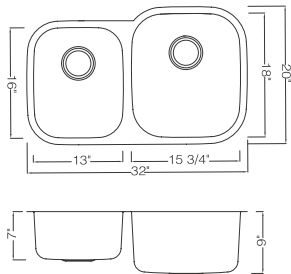

Under Mount Kitchen Sink

KSU322079 (40/60)

Undermount Double Bowl Kitchen Sink
Material: 304 Stainless Steel
Gauge: 18G
Finish: Pearl Satin
Attached With Noise Reduction Padding
Overall Size: 32" x 20"
Big Bowl Size: 15-3/4" x 18"   Depth: 9"
Small Bowl Size: 13" x 16"   Depth: 7"
Drain Opening: 3-1/2"
Packing: 3PC / Box

Accessories You May Need:

Bottom Grid :

KSBG3220B
KSBG3220S

Strainer:

KSS-04