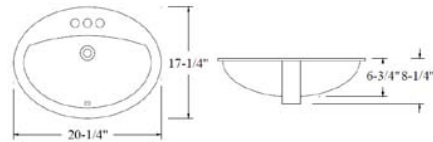

LVT2017W

Top Mount Ceramic Lavatory
Available Color: White
Overall Size: 20" x 17"
Depth: 8-1/4"
Packing: 1PC / Box