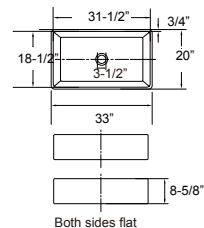

KPF33208WT

Single Bowl Apron Farm Sink
Material: Porcelain
Finish: White
Overall Size: 33" X 20"
Bowl Size: 31-1/2" X 18-1/2"
Depth: 8"
Drain Opening: 3-1/2"
Packing: 1PC / Box

Accessories You May Need:

KSK1115-BN

Strainer:

KSS-03L