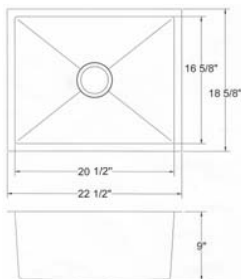

KSH22189L

Undermount Single Bowl Kitchen Sink
Finger Radius
Material: 304 Stainless Steel
Gauge: 18G
Finish: Lustrous Satin
Attached With Noise Reduction Padding
Overall Size: 22-1/2" x 18-5/8"
Bowl Size: 20-1/2" x 16-5/8"
Depth: 9"
Drain Opening: 3-1/2"
Packing: 1PC / Box

Accessories You May Need:

Bottom Grid :

KSBGH2218

Strainer:

KSS-03